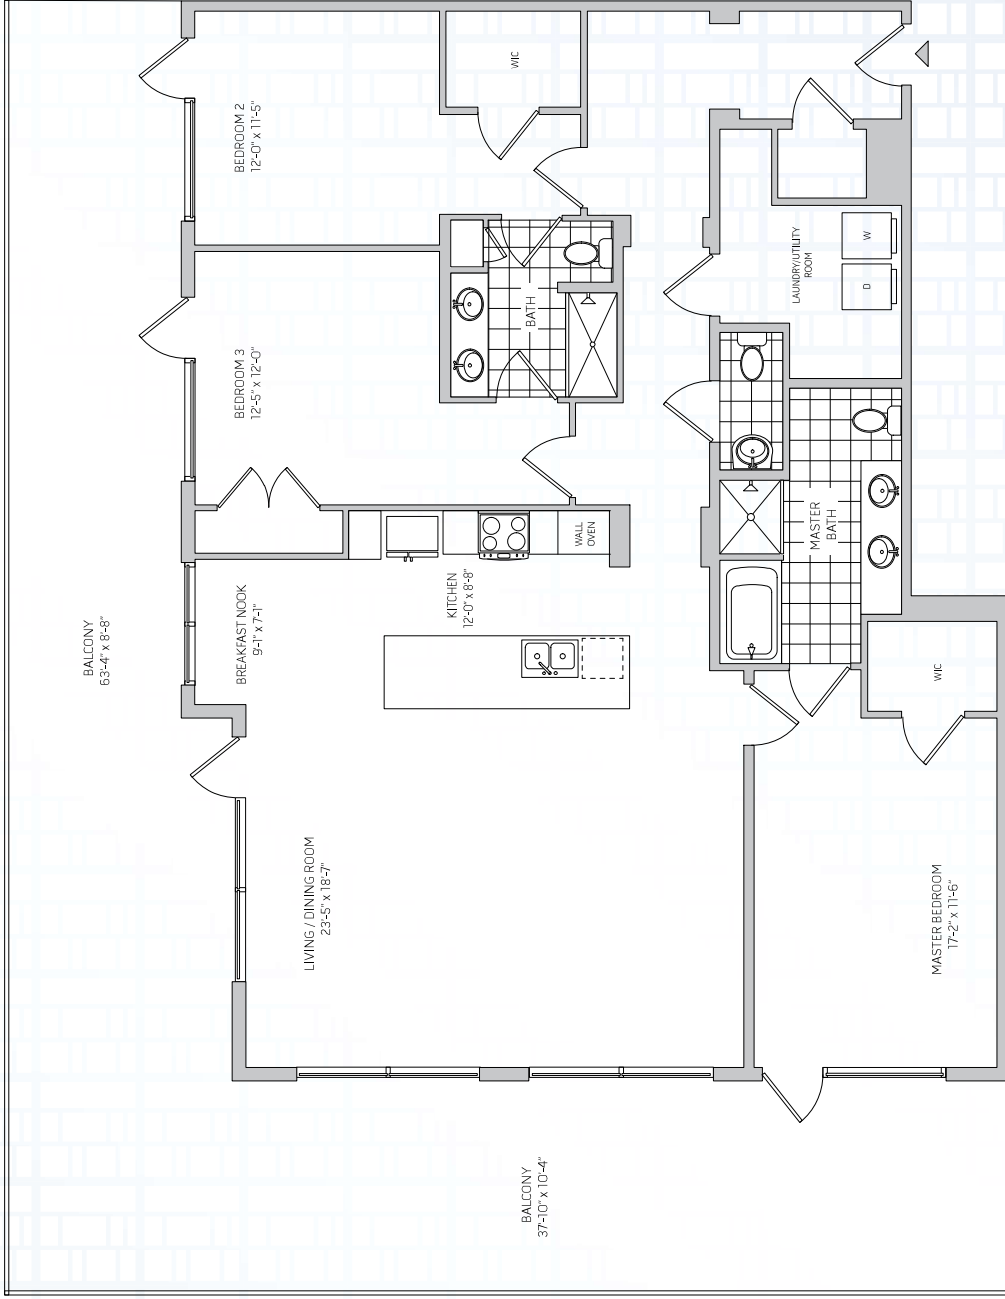

GLASS HOUSE

RESIDENCE

310, 323, 324,
410, 411, 423, 424,
510, 511, 523, 524,
610, 611, 623, 624

3 BEDROOM, 2.5 BATH

FLOORS 4-6

1,964 SQ. FT.

BALCONY 1,001 SQ. FT.

SALES CENTER
3 SOMERSET LANE | EDGEWATER, NJ 07020
201.699.0868 | GLASSHOUSENJ.COM